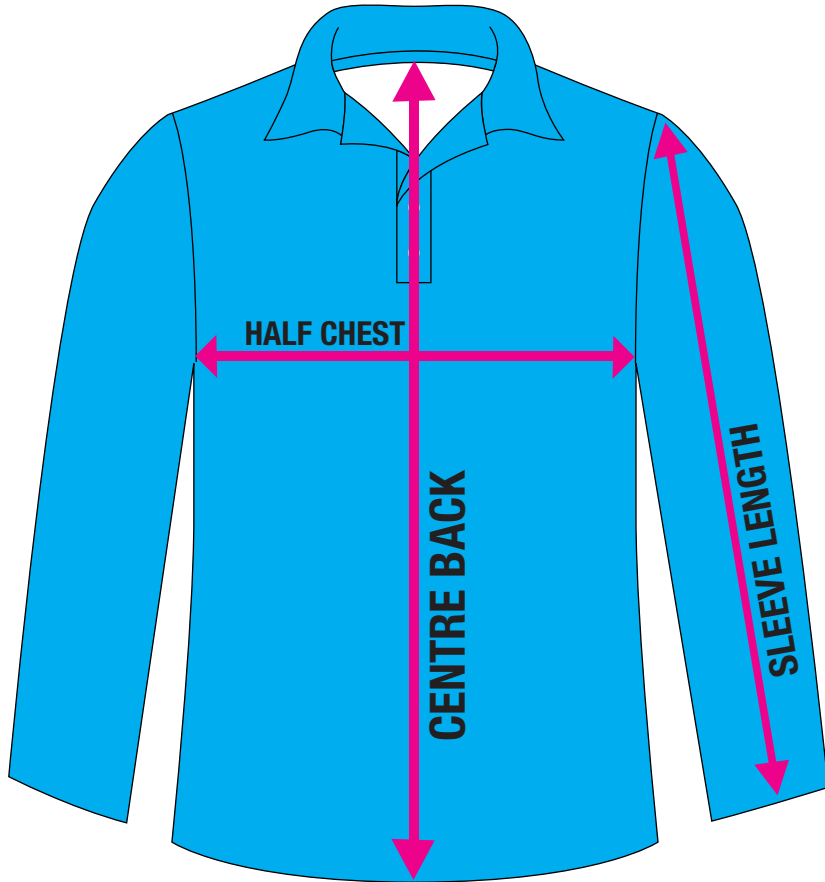

DYENAMIC
SUBLIMATION

Kids Normal Long Sleeve Polo
Style No: KT001SL
Size Range: 4-16

Size	4	6	8	10	12	14	16
Half chest	38	40	42	44	46	48	51
Centre back	45	49	52	55	58	61	65
Sleeve Length	41	43.5	46	48.5	51	53.5	56

All measurements above subject to +/- 1-2cm tolerance

DYENAMIC
SUBLIMATION

Ladies Normal Long Sleeve Polo
Style No: LT001LP
Size Range: 8-24

Size	8	10	12	14	16	18	20	22	24
Half chest	46.5	49	51.5	54	56.5	59	61.5	64.5	67.5
Centre back	63	65	67	69	71	73	75	77	79
Sleeve Length	58.5	60	61.5	63	64.5	66	67	68	69

All measurements above subject to +/- 1-2cm tolerance

DYENAMIC
SUBLIMATION

Mens Normal Long Sleeve Polo
Style No: MT001LP
Size Range: XS-5XL

Size	XS	S	M	L	XL	2XL	3XL	4XL	5XL
Half Chest	51	54	56.5	60	62.5	65	68	72.5	76
Centre back	71.5	73	75	76	79	82	85	87	88
Sleeve Length	61.5	63	64.5	66	67.5	69	70.5	72	73.5

All measurements above subject to +/- 1-2cm tolerance