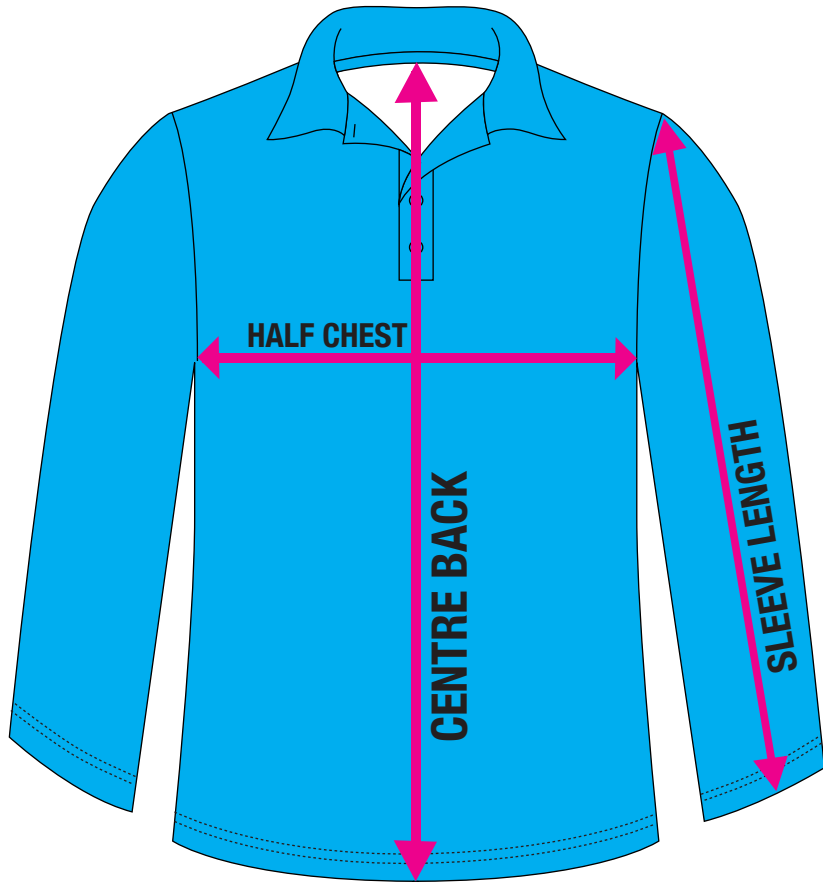

DYENAMIC
SUBLIMATION

Kids Normal Long Sleeve Polo
Style No: KT001SL
Size Range: 4-16

Size	4	6	8	10	12	14	16
Half chest	38	40	42	44	46	48	51
Centre back	45	49	52	55	58	61	65
Sleeve Length	41	43.5	46	48.5	51	53.5	56

All measurements above subject to +/- 1-2cm tolerance

DYENAMIC
SUBLIMATION

Ladies Normal Long Sleeve Polo
Style No: LT001LP
Size Range: 8-24

Size	8	10	12	14	16	18	20	22	24
Half chest	46.5	49	51.5	54	56.5	59	61.5	64.5	67.5
Centre back	63	65	67	69	71	73	75	77	79
Sleeve Length	58.5	60	61.5	63	64.5	66	67	68	69

All measurements above subject to +/- 1-2cm tolerance

DYENAMIC
SUBLIMATION

Mens Normal Long Sleeve Polo
Style No: MT001LP
Size Range: XS-5XL

Size	XS	S	M	L	XL	2XL	3XL	4XL	5XL
Half Chest	51	54	56.5	60	62.5	65	68	72.5	76
Centre back	71.5	73	75	76	79	82	85	87	88
Sleeve Length	61.5	63	64.5	66	67.5	69	70.5	72	73.5

All measurements above subject to +/- 1-2cm tolerance