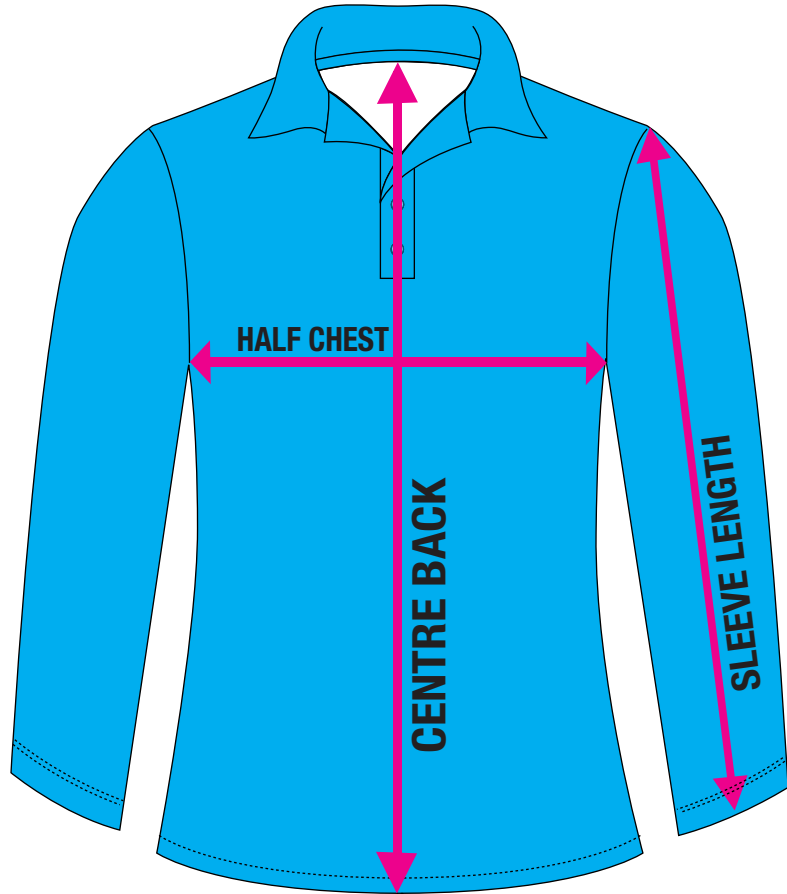

DYENAMIC
SUBLIMATION

Kids Normal Long Sleeve Polo
Style No: KT001SL
Size Range: 4-16

Size	4	6	8	10	12	14	16
Half chest	38	40	42	44	46	48	51
Centre back	45	49	52	55	58	61	65
Sleeve Length	41	43.5	46	48.5	51	53.5	56

All measurements above subject to +/- 1-2cm tolerance

DYENAMIC
SUBLIMATION

Ladies Normal Long Sleeve Polo
Style No: LT001LP
Size Range: 8-24

Size	8	10	12	14	16	18	20	22	24
Half chest	46.5	49	51.5	54	56.5	59	61.5	64.5	67.5
Centre back	63	65	67	69	71	73	75	77	79
Sleeve Length	58.5	60	61.5	63	64.5	66	67	68	69

All measurements above subject to +/- 1-2cm tolerance

DYENAMIC
SUBLIMATION

Mens Normal Long Sleeve Polo
Style No: MT001LP
Size Range: XS-5XL

Size	XS	S	M	L	XL	2XL	3XL	4XL	5XL
Half Chest	51	54	56.5	60	62.5	65	68	72.5	76
Centre back	71.5	73	75	76	79	82	85	87	88
Sleeve Length	61.5	63	64.5	66	67.5	69	70.5	72	73.5

All measurements above subject to +/- 1-2cm tolerance